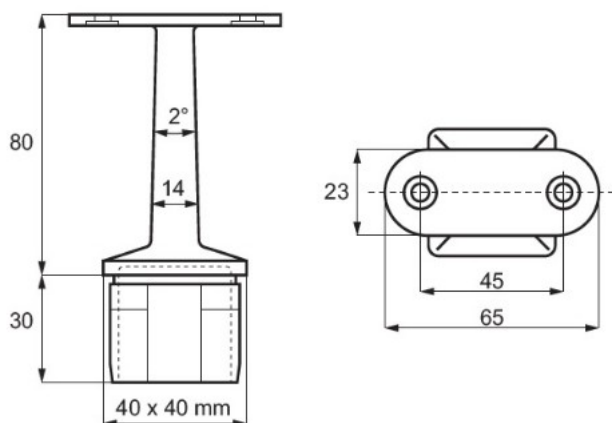

PRODUCT SHEET

Description:

Square Fixed Flat Rail Support SS304-Brushed, 40x40x2x79mm

Item number:

22.10.430-0

Units	Box	Carton	HS Code	Barcode
Pcs.	2	20	8302419000	
				5704866108744

SISO A/S

Mileparken 11
DK-2740 Skovlunde
Denmark
VAT: DK 24786013